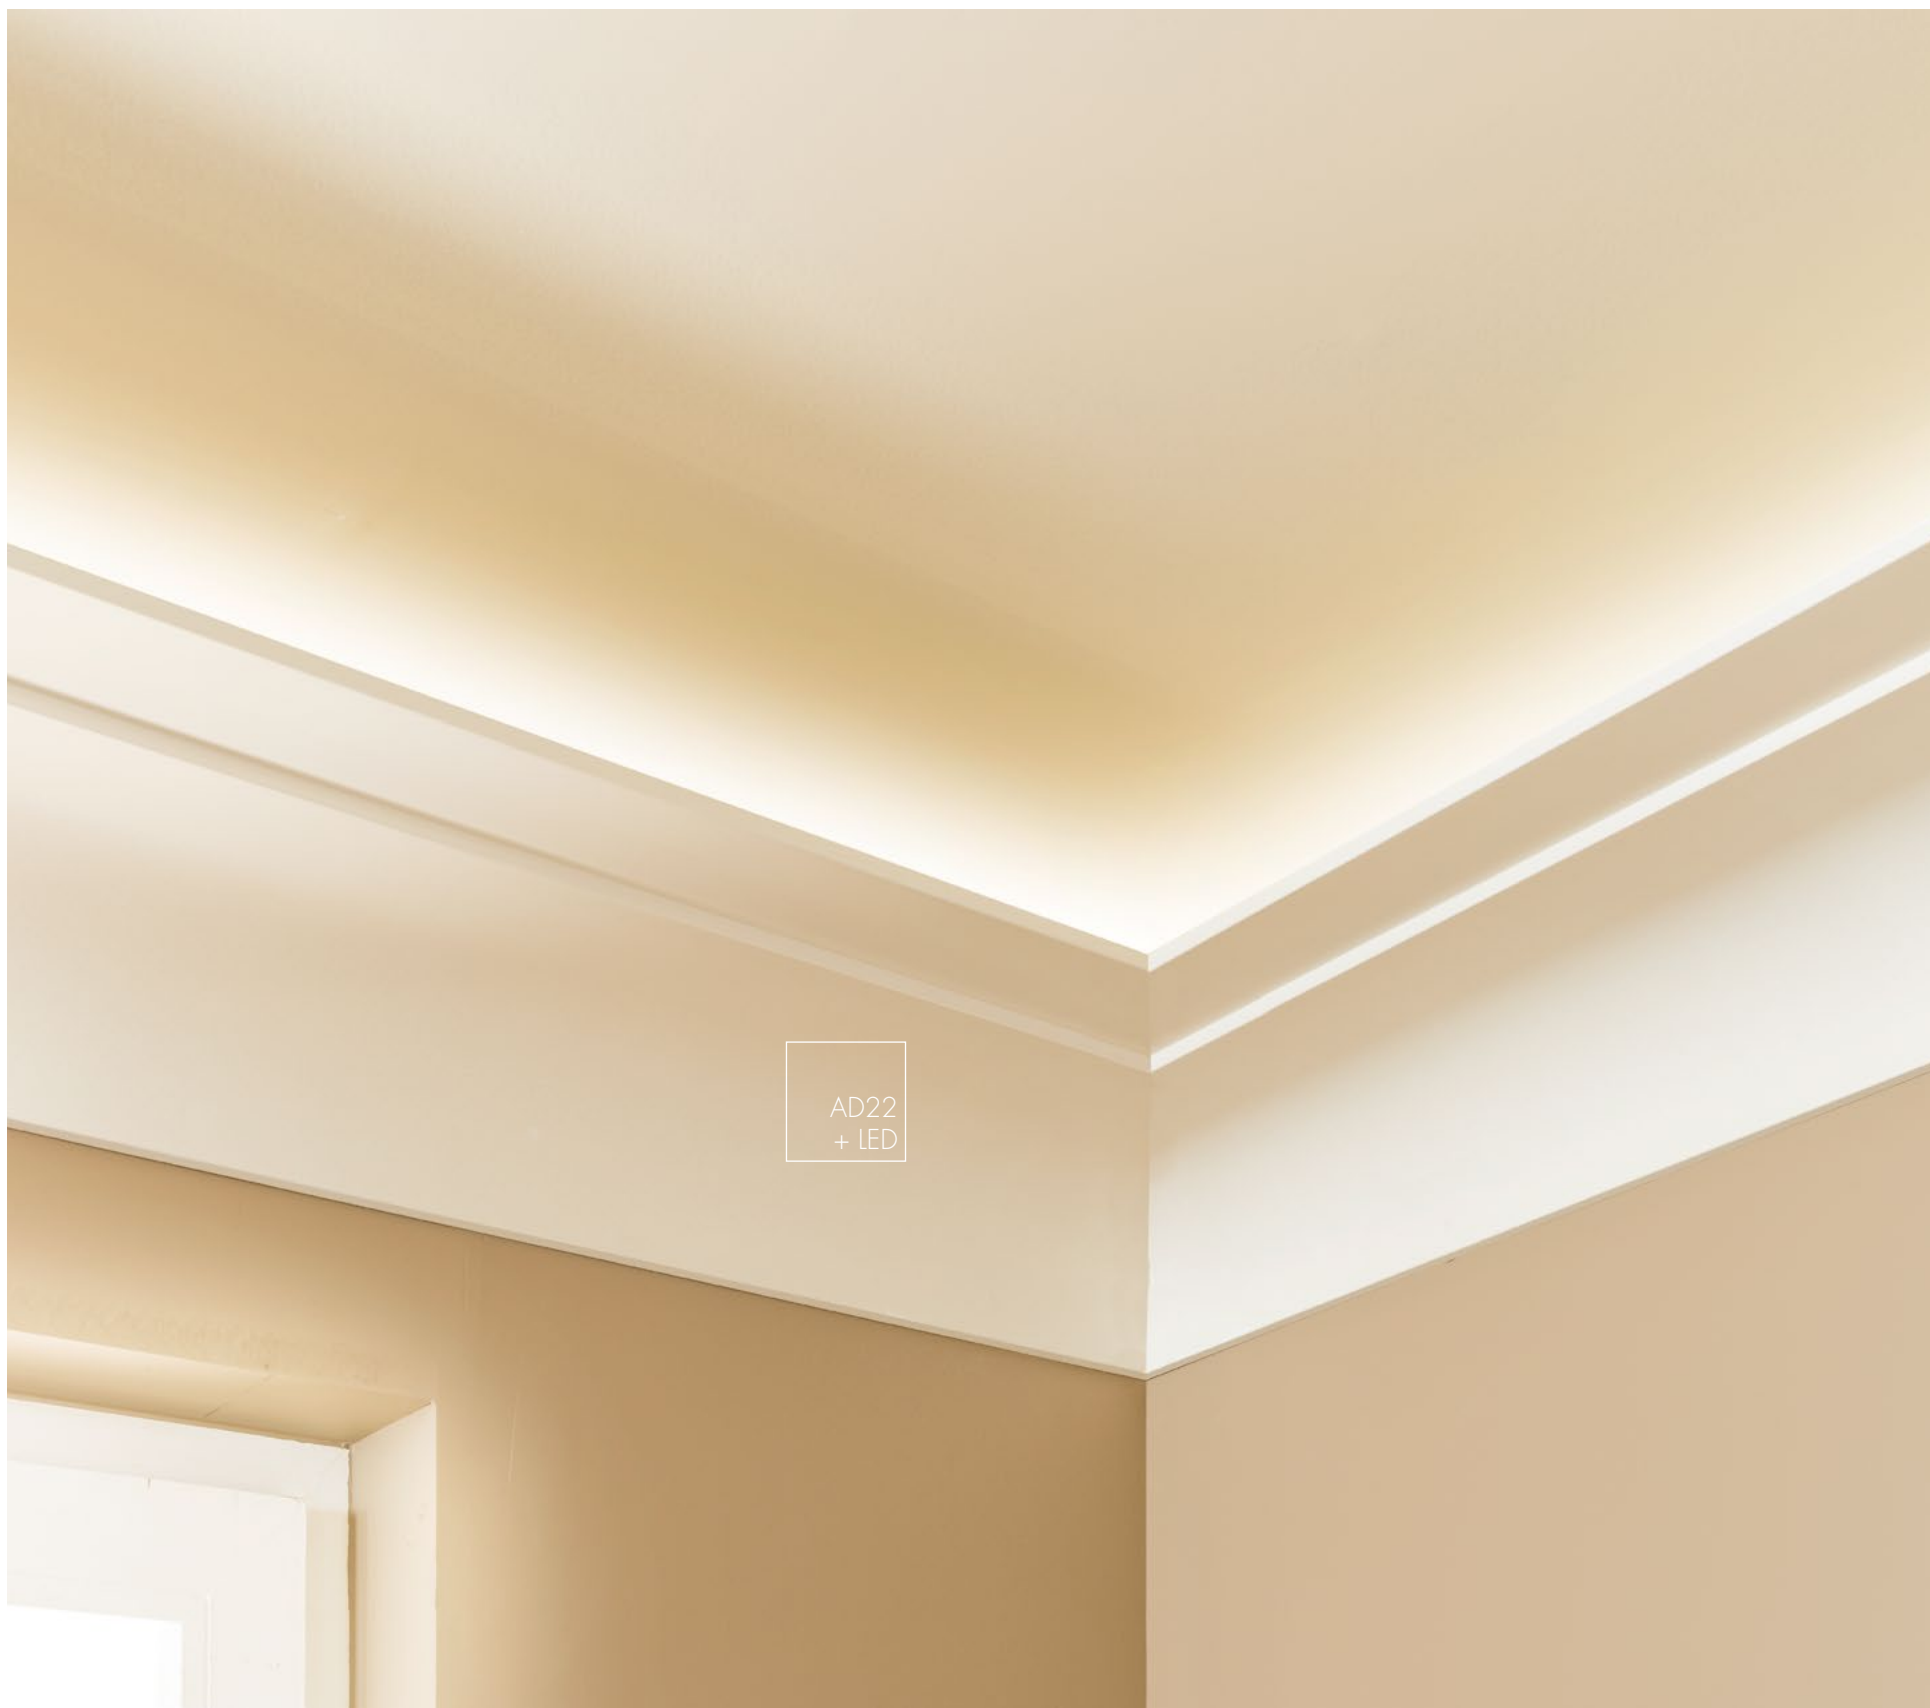

Lasciatevi ispirare!

TIMELESS  
INTEMPORAL  
TEMPO

AD22  
+ LED

STRIPE  
+ LED

reddot design award  
winner 2017

ARSTYL® LS1

AD22  
+ LED

STRIPE  
+ LED