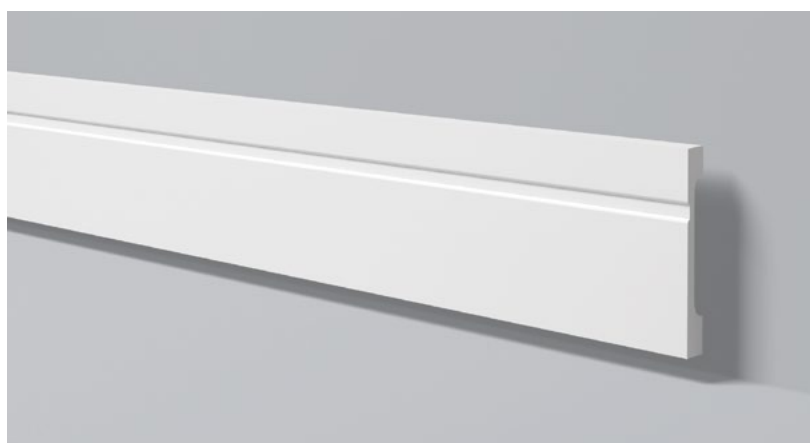

WALLSTYL® FD15